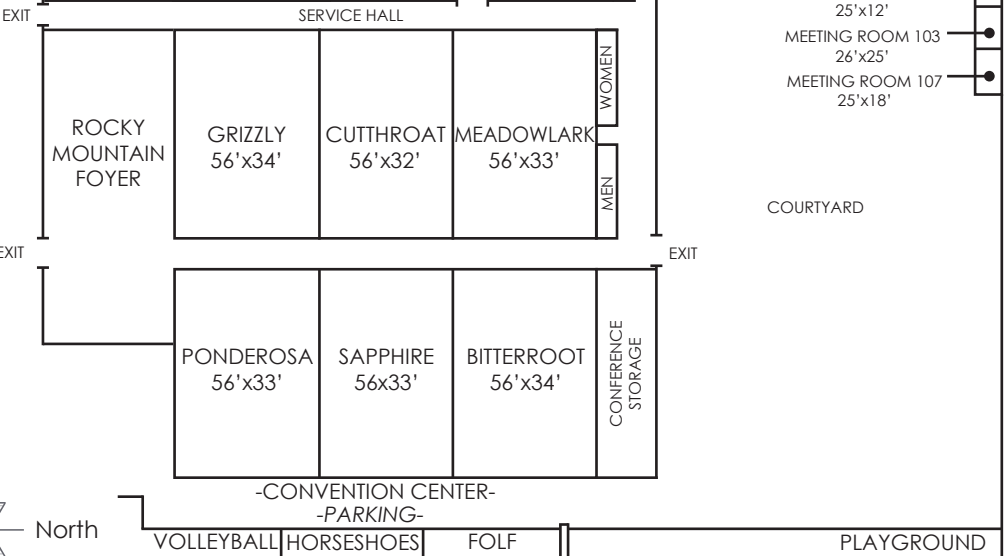

Fairmont Estates
Condominiums

Golf Course

Gravel Road

To Interstate 90 ↑

← To Montana #1

↓ To Anaconda, Discovery Basin Ski Area, Big Hole River - Wisdom

(Map not to scale)

1500 Fairmont Road
 Fairmont, MT 59711
 1-800-332-3272 • 406-797-3241
 www.fairmontmontana.com

(Map not to scale)