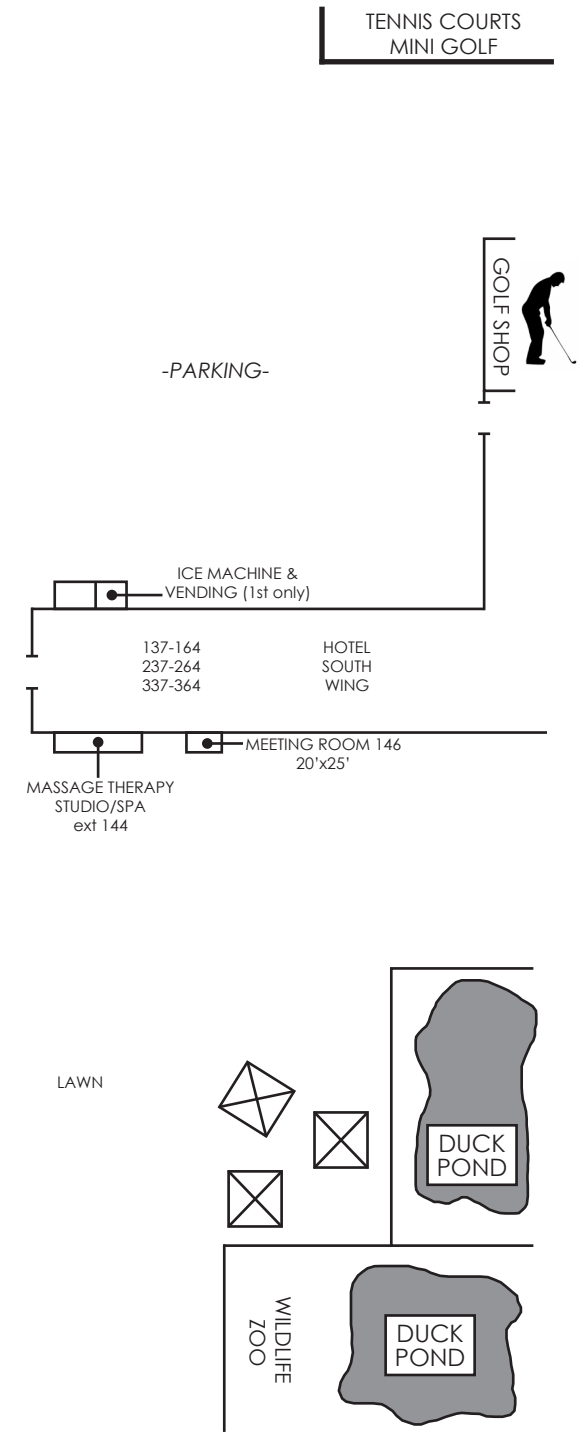

Fairmont Road
2.5 miles

Trail Head Durant Canyon

Silver Bow Creek

Enjoy your stay at Fairmont!

RV Park & Convenience Store

1.9 miles
German Gulch Road
Gravel Road and Hills

Crackerville Road

Fairmont Road

Tennis Courts/
Mini Golf

Golf Course

Play-ground Wildlife Zoo

Folf

Paved Road
Shirley Way

Take Harrison Avenue South Exit

Beit
Mooney
Airport,
Butte

Golf Course

Fairmont Estates
Condominiums

Golf Course

Gravel Road

To Interstate 90 ↑

← To Montana #1

↓ To Anaconda, Discovery Basin Ski Area, Big Hole River - Wisdom

(Map not to scale)

1500 Fairmont Road
 Fairmont, MT 59711
 1-800-332-3272 • 406-797-3241
 www.fairmontmontana.com

(Map not to scale)