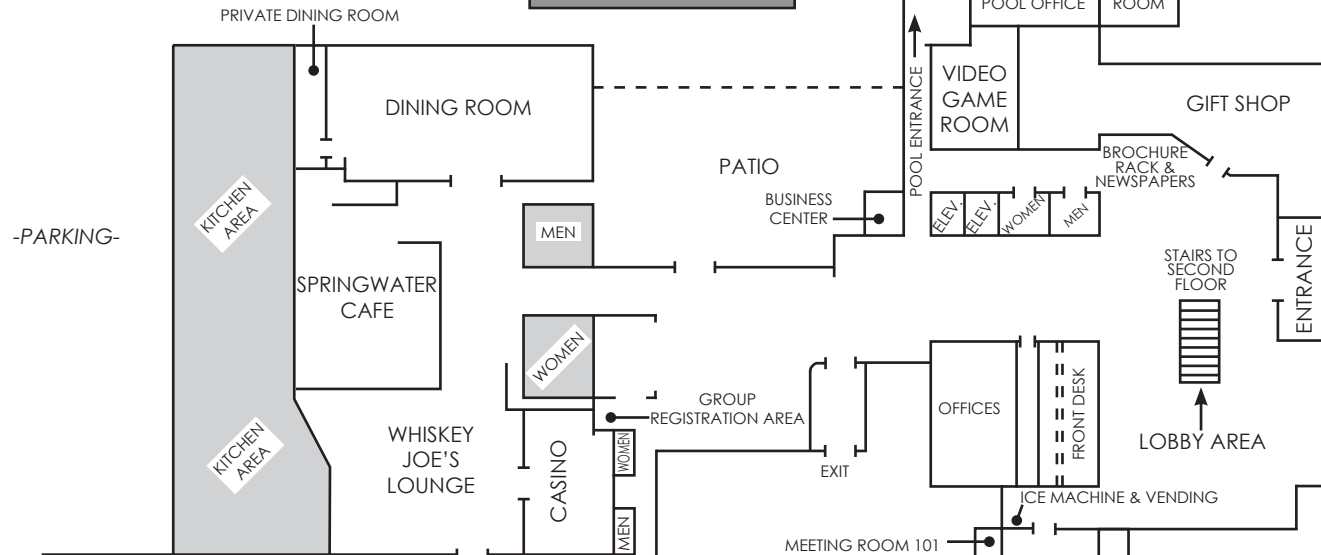

Fairmont Estates
Condominiums

Golf Course

Gravel Road

To Interstate 90 ↑

← To Montana #1

↓ To Anaconda, Discovery Basin Ski Area, Big Hole River - Wisdom

(Map not to scale)

1500 Fairmont Road
 Fairmont, MT 59711
 1-800-332-3272 • 406-797-3241
 www.fairmontmontana.com