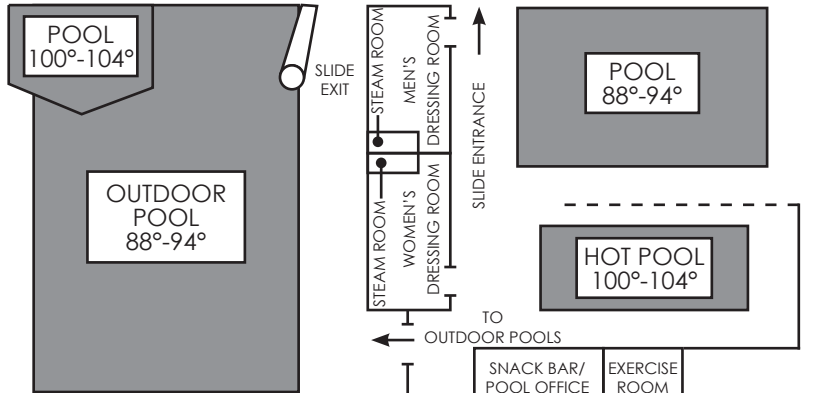

Fairmont Estates
Condominiums

Golf Course

Gravel Road

To Interstate 90 ↑

← To Montana #1

↓ To Anaconda, Discovery Basin Ski Area, Big Hole River - Wisdom

(Map not to scale)

1500 Fairmont Road
 Fairmont, MT 59711
 1-800-332-3272 • 406-797-3241
 www.fairmontmontana.com

(Map not to scale)