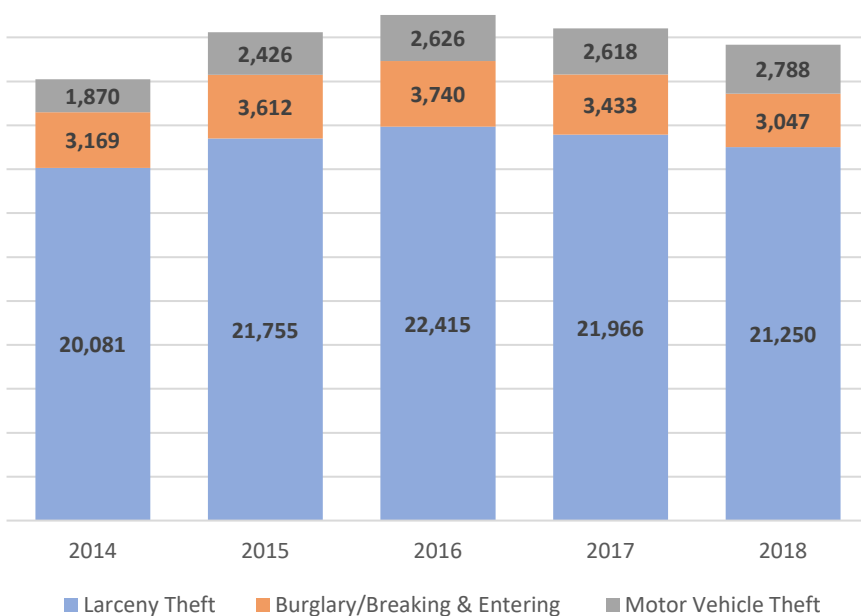

2018 Crime in Montana Summary

Trends in the Number of Index Violent Crimes

Highlights

- Violent Crime ▼ 1% in 2018
- Violent Crime ▲ 33% since 2014
- Rape ▼ 13% since in 2018, and only ▲ 4% since 2014
- Robberies ▼ 6% in 2018, yet ▲ 26% since 2014
- Aggravated assaults ▲ 2% in 2018, and ▲ 40% since 2014
- Homicides ▲ 10% from 2014

Trends in the Number of Index Property Crimes

Highlights

- \$55,567,182 in 2018 property loss ▲ 3% from 2017
- Total Index Property Crimes ▼ 3% in 2018
- Total Index Property Crimes ▲ 8% since 2014
- Burglary ▼ 11% from 2017 and ▼ 4% since 2014
- Motor Vehicle Theft ▼ 2% from 2017, yet ▲ 49% from 2014
- Larceny/Theft ▼ 3% from 2017

2018 Substance Abuse Crimes

Drug Crime Report Trends

Highlights

- Drug Reports ▼ 3% in 2018, and ▲ 30% since 2014
- Methamphetamine ▲ 100% from 2014
- Marijuana ▼ 4% in 2018
- Opioids/Heroin ▲ 34% since 2014
- Unknown drug types ▼ 30% since 2014