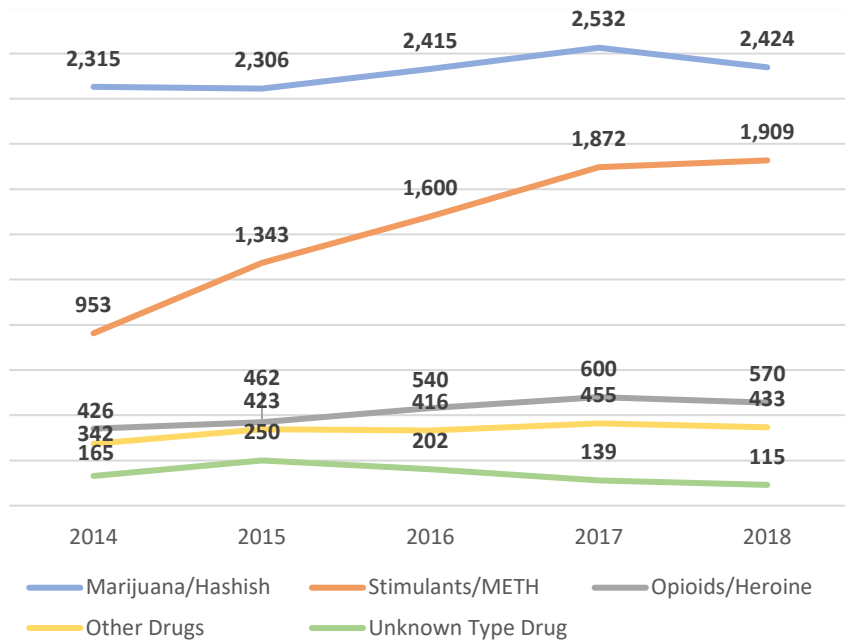

2018 Crime in Montana Summary

Trends in the Number of Index Violent Crimes

Highlights

- Violent Crime ▼ 1% in 2018
- Violent Crime ▲ 33% since 2014
- Rape ▼ 13% since in 2018, and only ▲ 4% since 2014
- Robberies ▼ 6% in 2018, yet ▲ 26% since 2014
- Aggravated assaults ▲ 2% in 2018, and ▲ 40% since 2014
- Homicides ▲ 10% from 2014

Trends in the Number of Index Property Crimes

Highlights

- \$55,567,182 in 2018 property loss ▲ 3% from 2017
- Total Index Property Crimes ▼ 3% in 2018
- Total Index Property Crimes ▲ 8% since 2014
- Burglary ▼ 11% from 2017 and ▼ 4% since 2014
- Motor Vehicle Theft ▼ 2% from 2017, yet ▲ 49% from 2014
- Larceny/Theft ▼ 3% from 2017

2018 Substance Abuse Crimes

Drug Crime Report Trends

Highlights

- Drug Reports ▼ 3% in 2018, and ▲ 30% since 2014
- Methamphetamine ▲ 100% from 2014
- Marijuana ▼ 4% in 2018
- Opioids/Heroin ▲ 34% since 2014
- Unknown drug types ▼ 30% since 2014