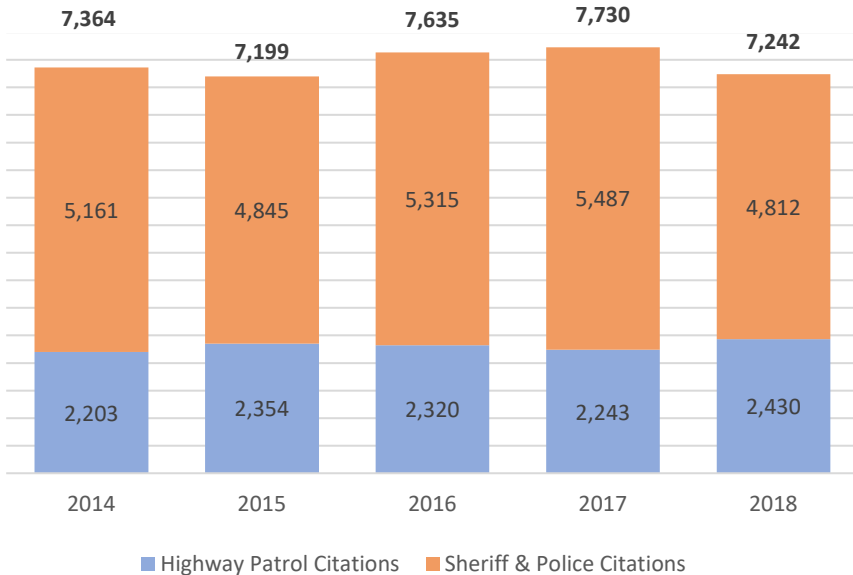

2018 Crime in Montana Summary

Trends in the Number of Index Violent Crimes

Highlights

- Violent Crime ▼ 1% in 2018
- Violent Crime ▲ 33% since 2014
- Rape ▼ 13% since in 2018, and only ▲ 4% since 2014
- Robberies ▼ 6% in 2018, yet ▲ 26% since 2014
- Aggravated assaults ▲ 2% in 2018, and ▲ 40% since 2014
- Homicides ▲ 10% from 2014

Trends in the Number of Index Property Crimes

Highlights

- \$55,567,182 in 2018 property loss ▲ 3% from 2017
- Total Index Property Crimes ▼ 3% in 2018
- Total Index Property Crimes ▲ 8% since 2014
- Burglary ▼ 11% from 2017 and ▼ 4% since 2014
- Motor Vehicle Theft ▼ 2% from 2017, yet ▲ 49% from 2014
- Larceny/Theft ▼ 3% from 2017

2018 Substance Abuse Crimes

Drug Crime Report Trends

Highlights

- Drug Reports ▼ 3% in 2018, and ▲ 30% since 2014
- Methamphetamine ▲ 100% from 2014
- Marijuana ▼ 4% in 2018
- Opioids/Heroin ▲ 34% since 2014
- Unknown drug types ▼ 30% since 2014

Driving Under the Influence Citation Trends

Highlights

- Sheriff and Police data reported separate from Highway Patrol prior to 2017 (data shown is unduplicated)
- Total DUI citations ▼ 6% in 2018, and ▼ 2% from 2014
- Sheriff and Police ▼ 12% in 2018, yet ▼ 7% since 2014
- Highway Patrol ▲ 8% in 2018