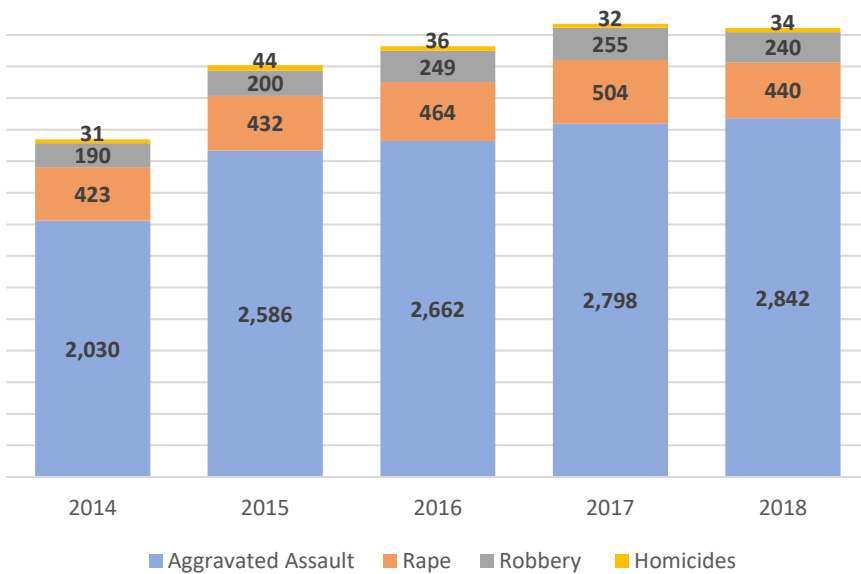

2018 Crime in Montana Summary

Trends in the Number of Index Violent Crimes

Highlights

- Violent Crime ▼ 1% in 2018
- Violent Crime ▲ 33% since 2014
- Rape ▼ 13% since in 2018, and only ▲ 4% since 2014
- Robberies ▼ 6% in 2018, yet ▲ 26% since 2014
- Aggravated assaults ▲ 2% in 2018, and ▲ 40% since 2014
- Homicides ▲ 10% from 2014

Trends in the Number of Index Property Crimes

Highlights

- \$55,567,182 in 2018 property loss ▲ 3% from 2017
- Total Index Property Crimes ▼ 3% in 2018
- Total Index Property Crimes ▲ 8% since 2014
- Burglary ▼ 11% from 2017 and ▼ 4% since 2014
- Motor Vehicle Theft ▼ 2% from 2017, yet ▲ 49% from 2014
- Larceny/Theft ▼ 3% from 2017

2018 Substance Abuse Crimes

Drug Crime Report Trends

Highlights

- Drug Reports ▼ 3% in 2018, and ▲ 30% since 2014
- Methamphetamine ▲ 100% from 2014
- Marijuana ▼ 4% in 2018
- Opioids/Heroin ▲ 34% since 2014
- Unknown drug types ▼ 30% since 2014