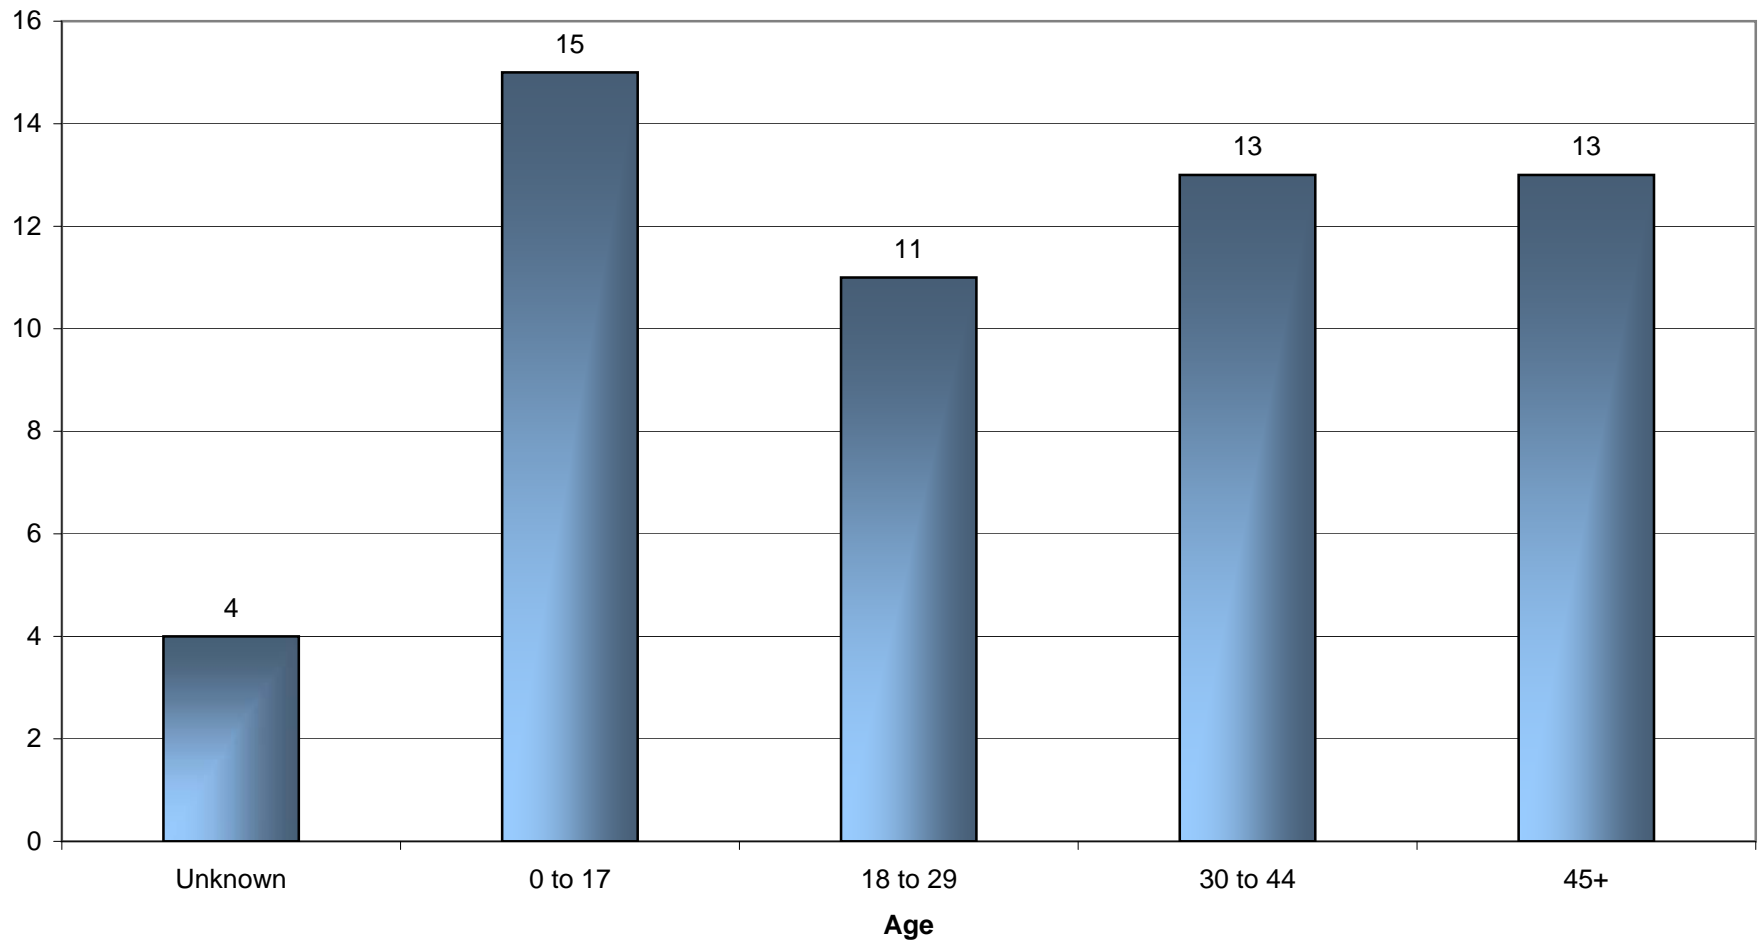

Montana

Victims of Bias Motivated Offenses by Gender and Race - 2007

Gender	Race	Total
Female	Black	1
	American Indian/Alaska Native	1
	Unknown	2
	White	15
Female Total		19
Male	Black	5
	American Indian/Alaska Native	1
	White	31
Male Total		37
Grand Total		56

Source: Montana Incident-Based Reporting System. Montana Board of Crime Control.

Montana

Hate Bias Victims by Age - 2007