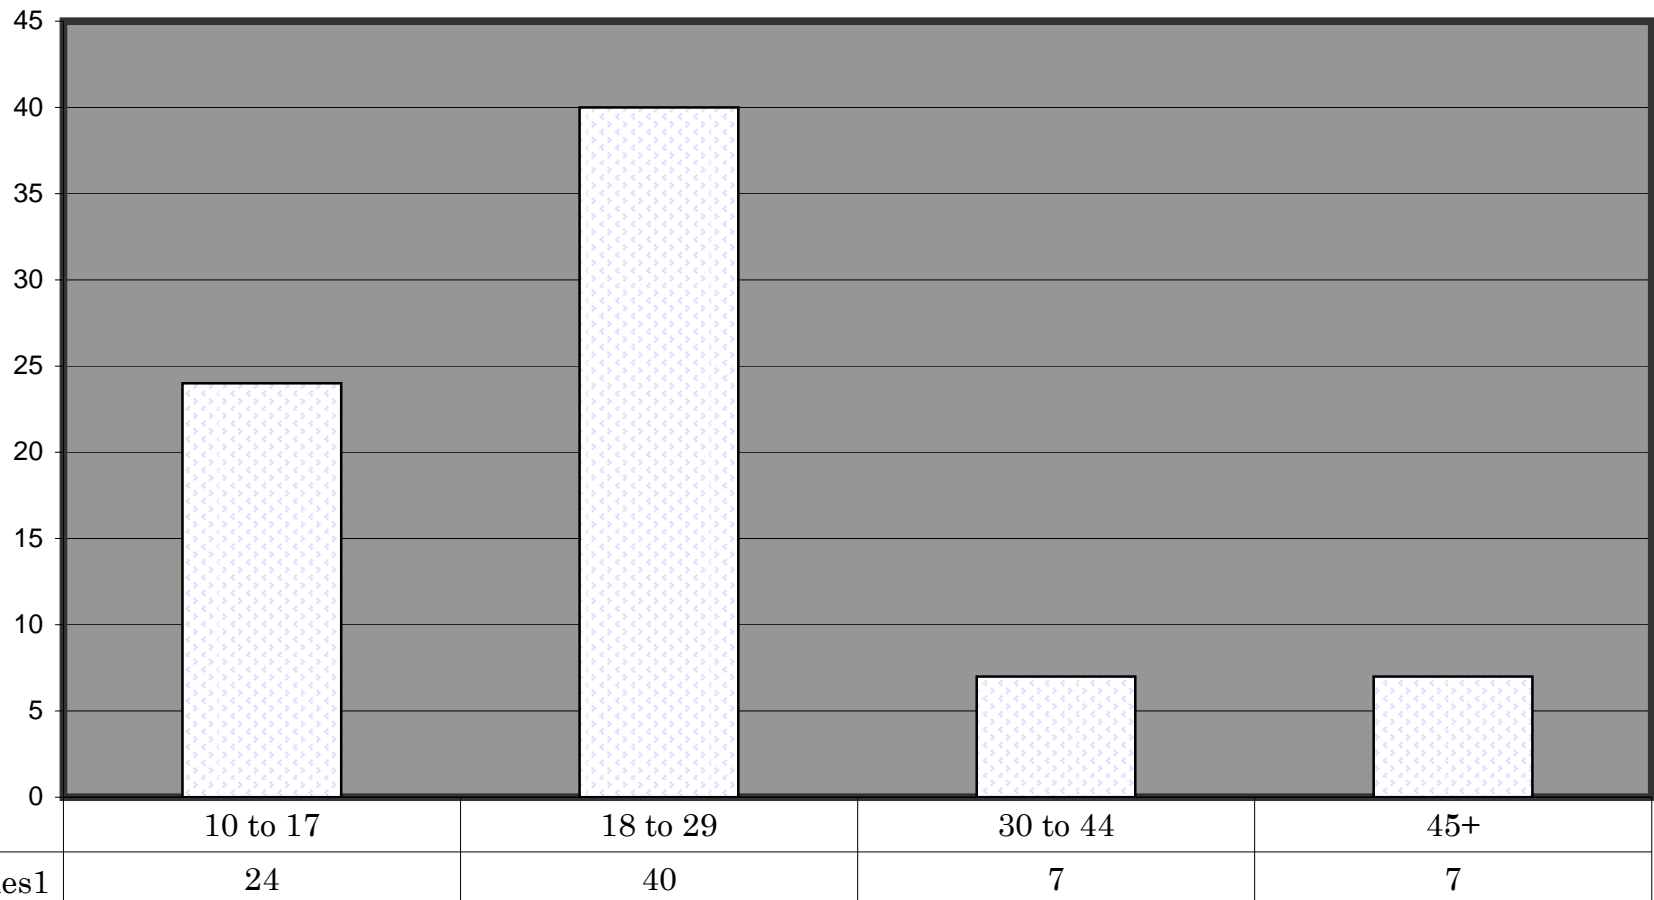

Montana

Hate Bias Arrests by Age - 2007

Age